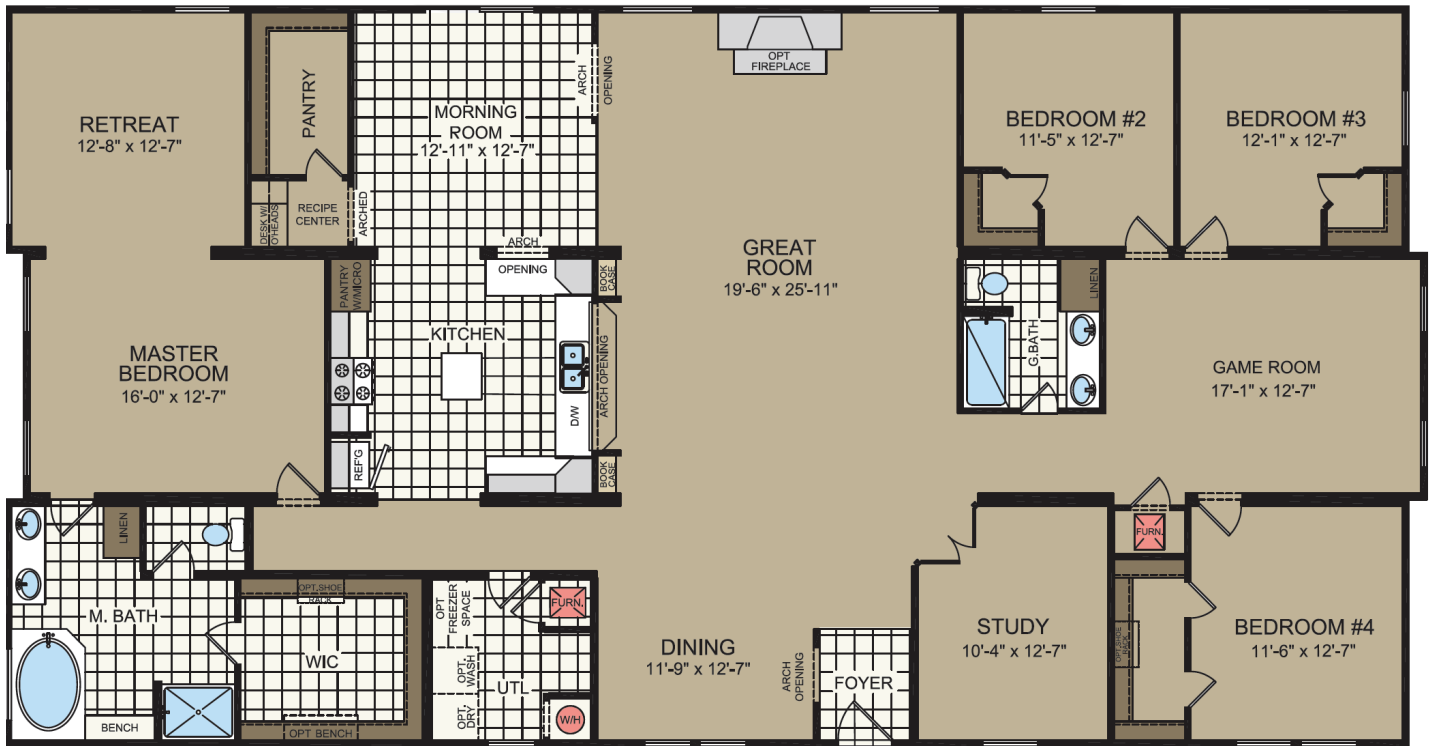

TC4276A - 4 Bed - 2 Bath - 3,040 sq ft. - 42' x 76'

Call today to schedule an appointment

855-550-6550